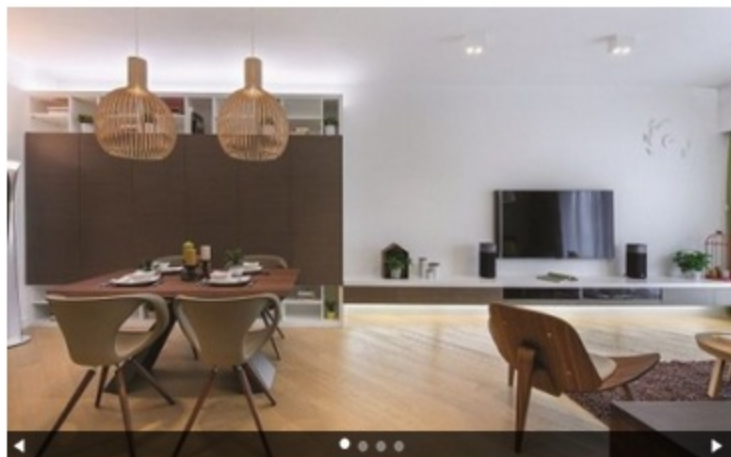

Providence Bay – Moderne Design House

Moderne Design House has created a unique home for people with warmth and love. The existing partitioning and layout are remained, the designer has to make use of colour, lighting and texture to constitute contrast, alterations and atmosphere. The designer has put a lot of effort in research to build a custom made space for every family member. Finally, a room with the icon of Captain America, a room about the Nature and a room of simple and comfort have been designed for the parents and sons. Warm wall covering, soft lighting and furniture of Northern European style are applied, together with the family room, which has a mat and black magnetic wall for creative drawing, gather the whole family for retaining close relationship.

SHARE

5 5
Like Share
2 submit
Tweet reddit
in 0
in Share 8+1
0
Comments

Email Print

RELATED ARTICLES

The ingenious baby gadgets that will give parents peace of mind

17 Aug 2015 - 10:35am

Revealed: The smart gadgets that help you take better care of your pets

10 Aug 2015 - 10:44am

Top tips for hosting a stylish summer party your guests will remember

3 Aug 2015 - 12:30pm

FOLLOW SCMP

SCMP Like 233k

SHOWCASE YOUR WORK

Submit Your Work Now!

Name *

Email *

Work Description *

Photos

1. 1 Choose File No file chosen
2. 2 Choose File No file chosen
3. 3 Choose File No file chosen
4. 4 Choose File No file chosen
5. 5 Choose File No file chosen
6. 6 Choose File No file chosen
7. 7 Choose File No file chosen
8. 8 Choose File No file chosen

SCMP reserves the right of publishing any uploaded content.

Submit