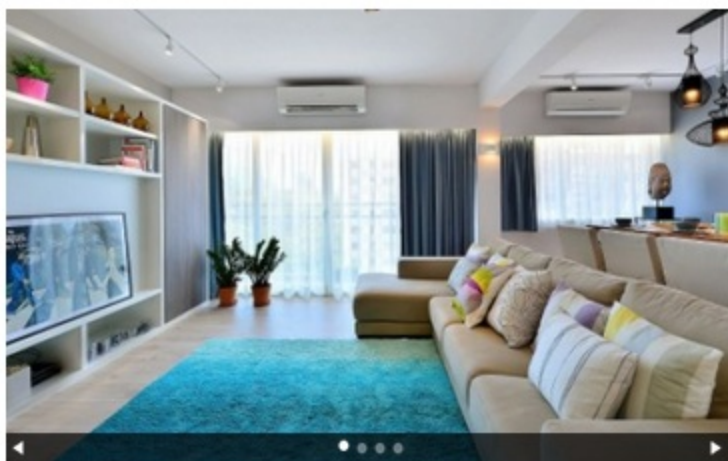

# Spacious yet interactive structuring makes a sweet and comfy home

Contributor

PUBLISHED : Friday, 28 August, 2015, 12:10pm

UPDATED : Friday, 28 August, 2015, 12:10pm

Hannover Court - Moderne Design House

## SHARE

Email

Print

From the first step at entrance, the wide view and harmony scene brings a WOW effect. Spacious, simplicity and interactive are the main design elements for this apartment. The open kitchen, living area and dining area are functioning independently yet connective, in addition to the study room with clear glass partition, these areas are individual yet somehow combined altogether. The couples, no matter are cooking, working or relaxing, are closely interacted.

Walls are mainly of white paint, matching with grey sofa, wooden plank, blue feature wall, this colour combination together with the application of general and decorative lighting, create a relaxing and comfortable tone in a good harmony.